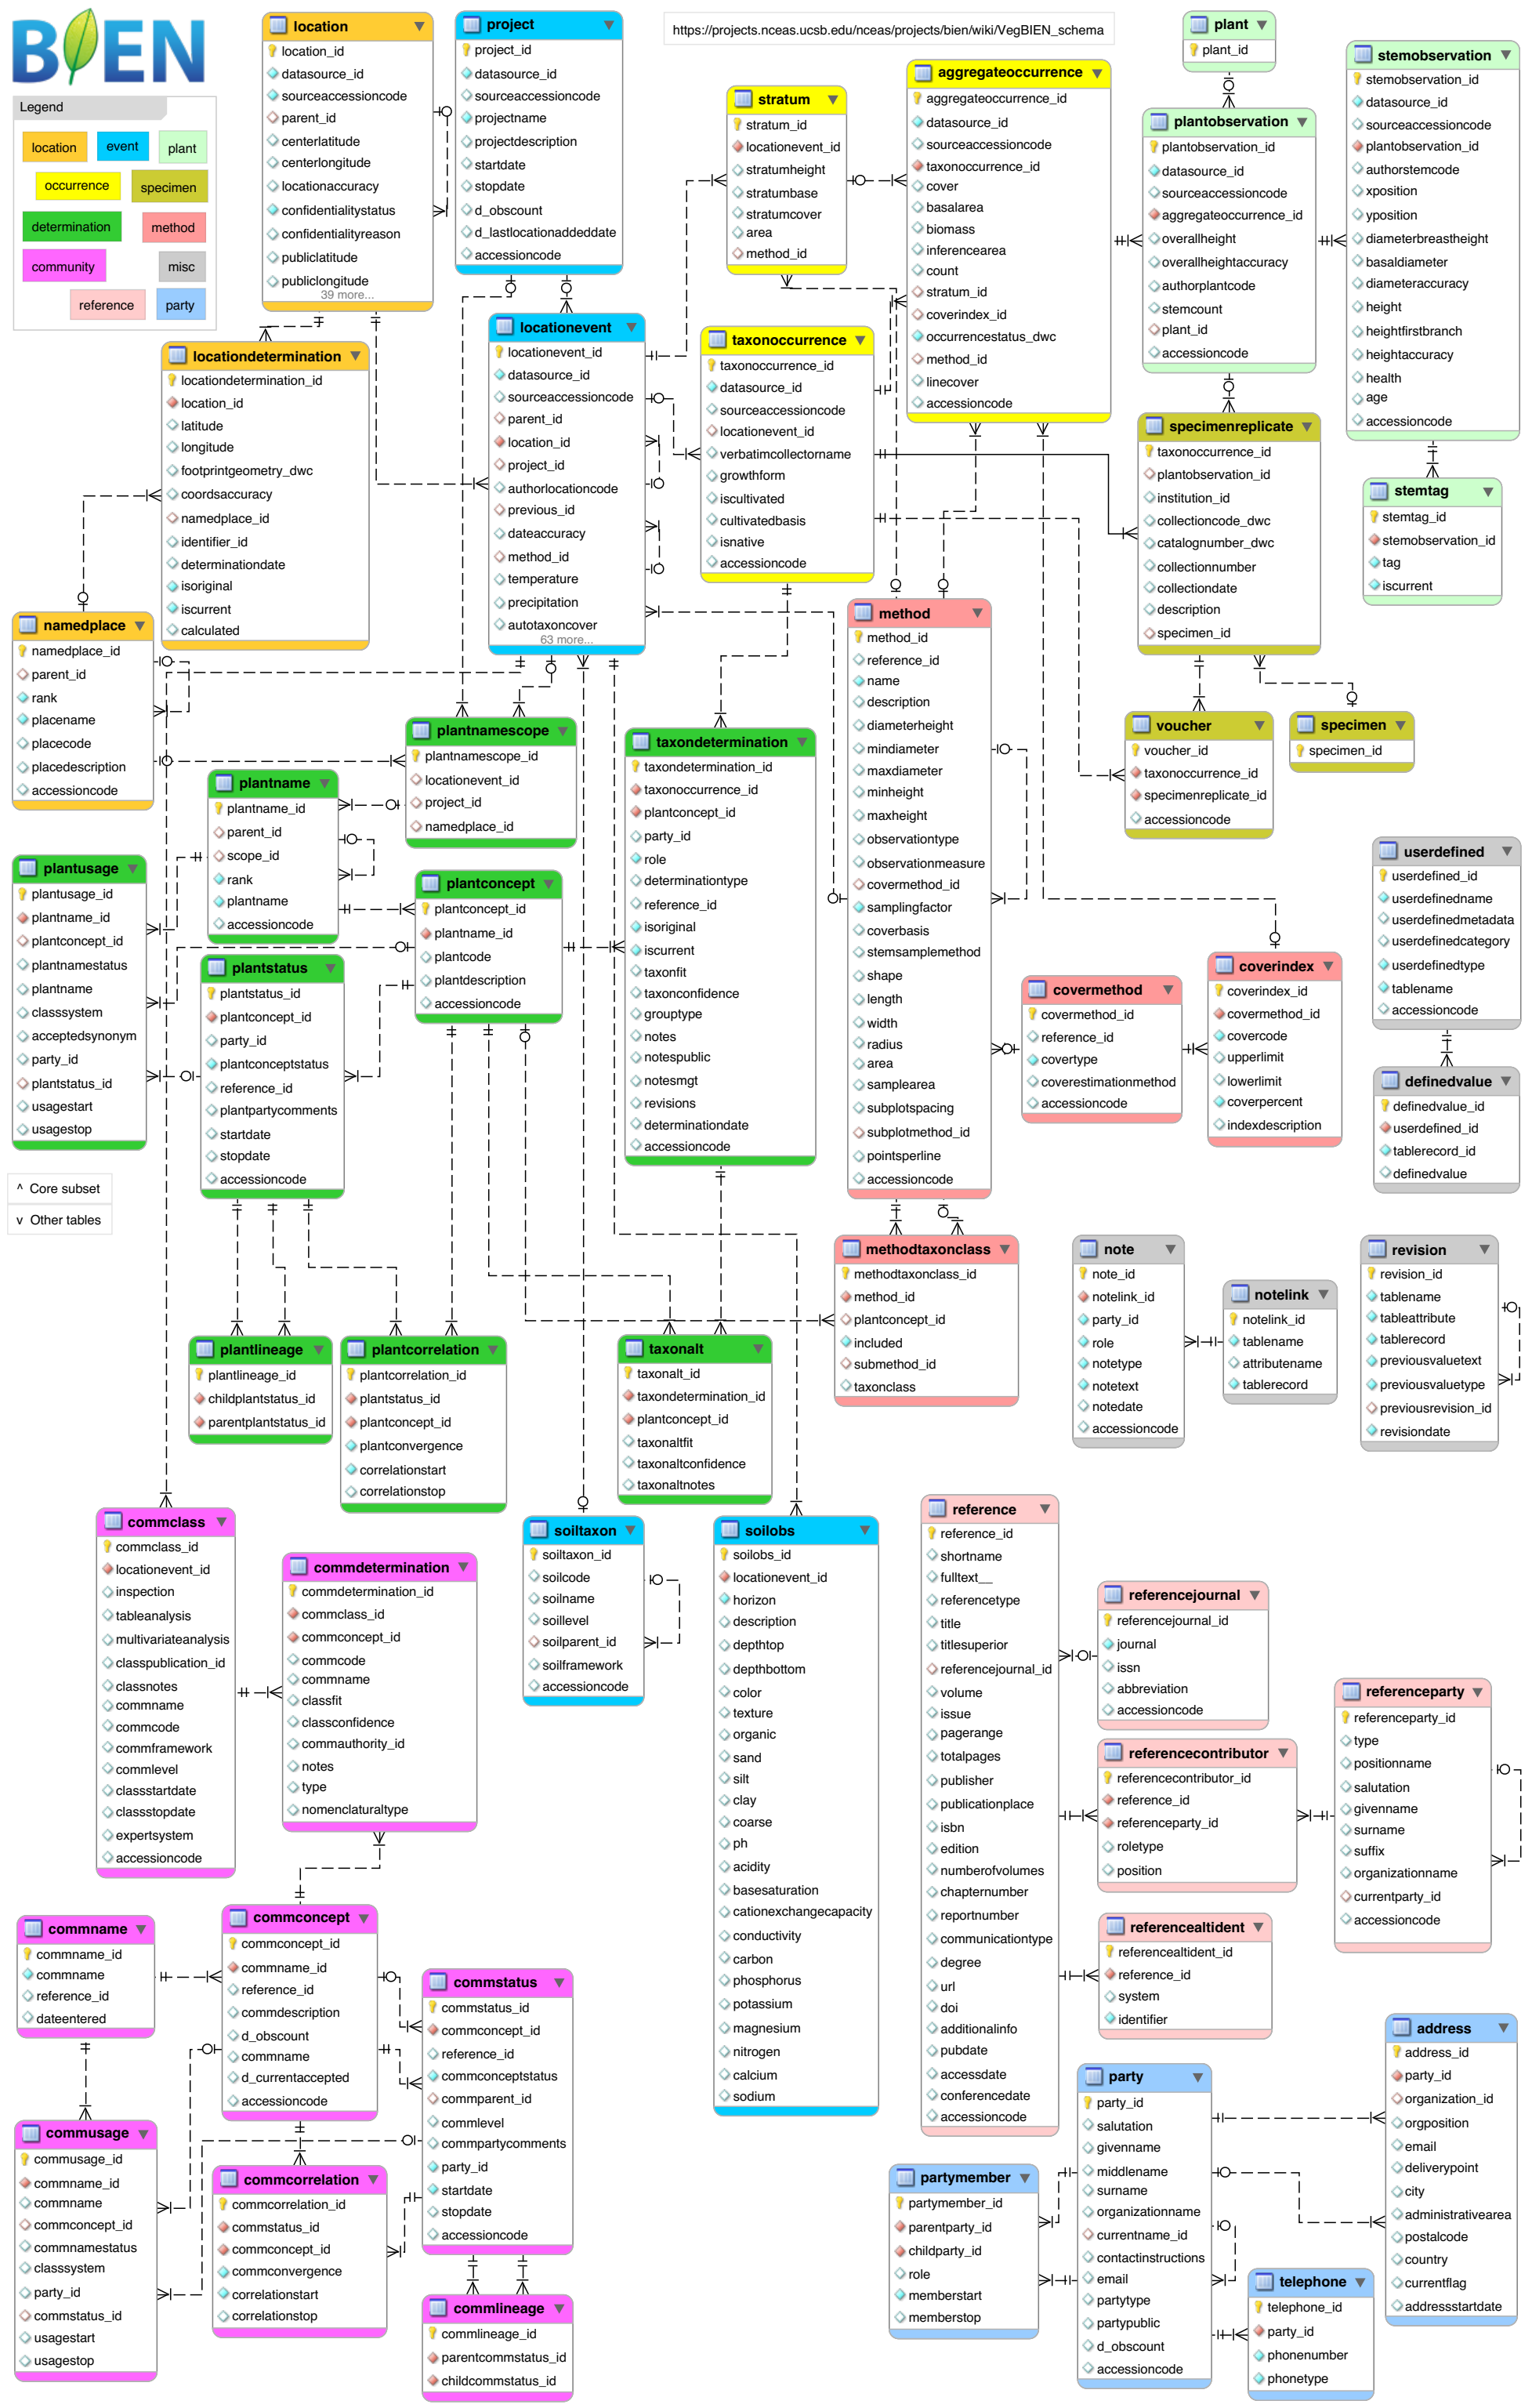

https://projects.nceas.ucsb.edu/nceas/projects/bien/wiki/VegBIEN_schema

Legend

- location
- event
- plant
- occurrence
- specimen
- determination
- method
- community
- misc
- reference
- party

^ Core subset
v Other tables

1
0
crow's foot