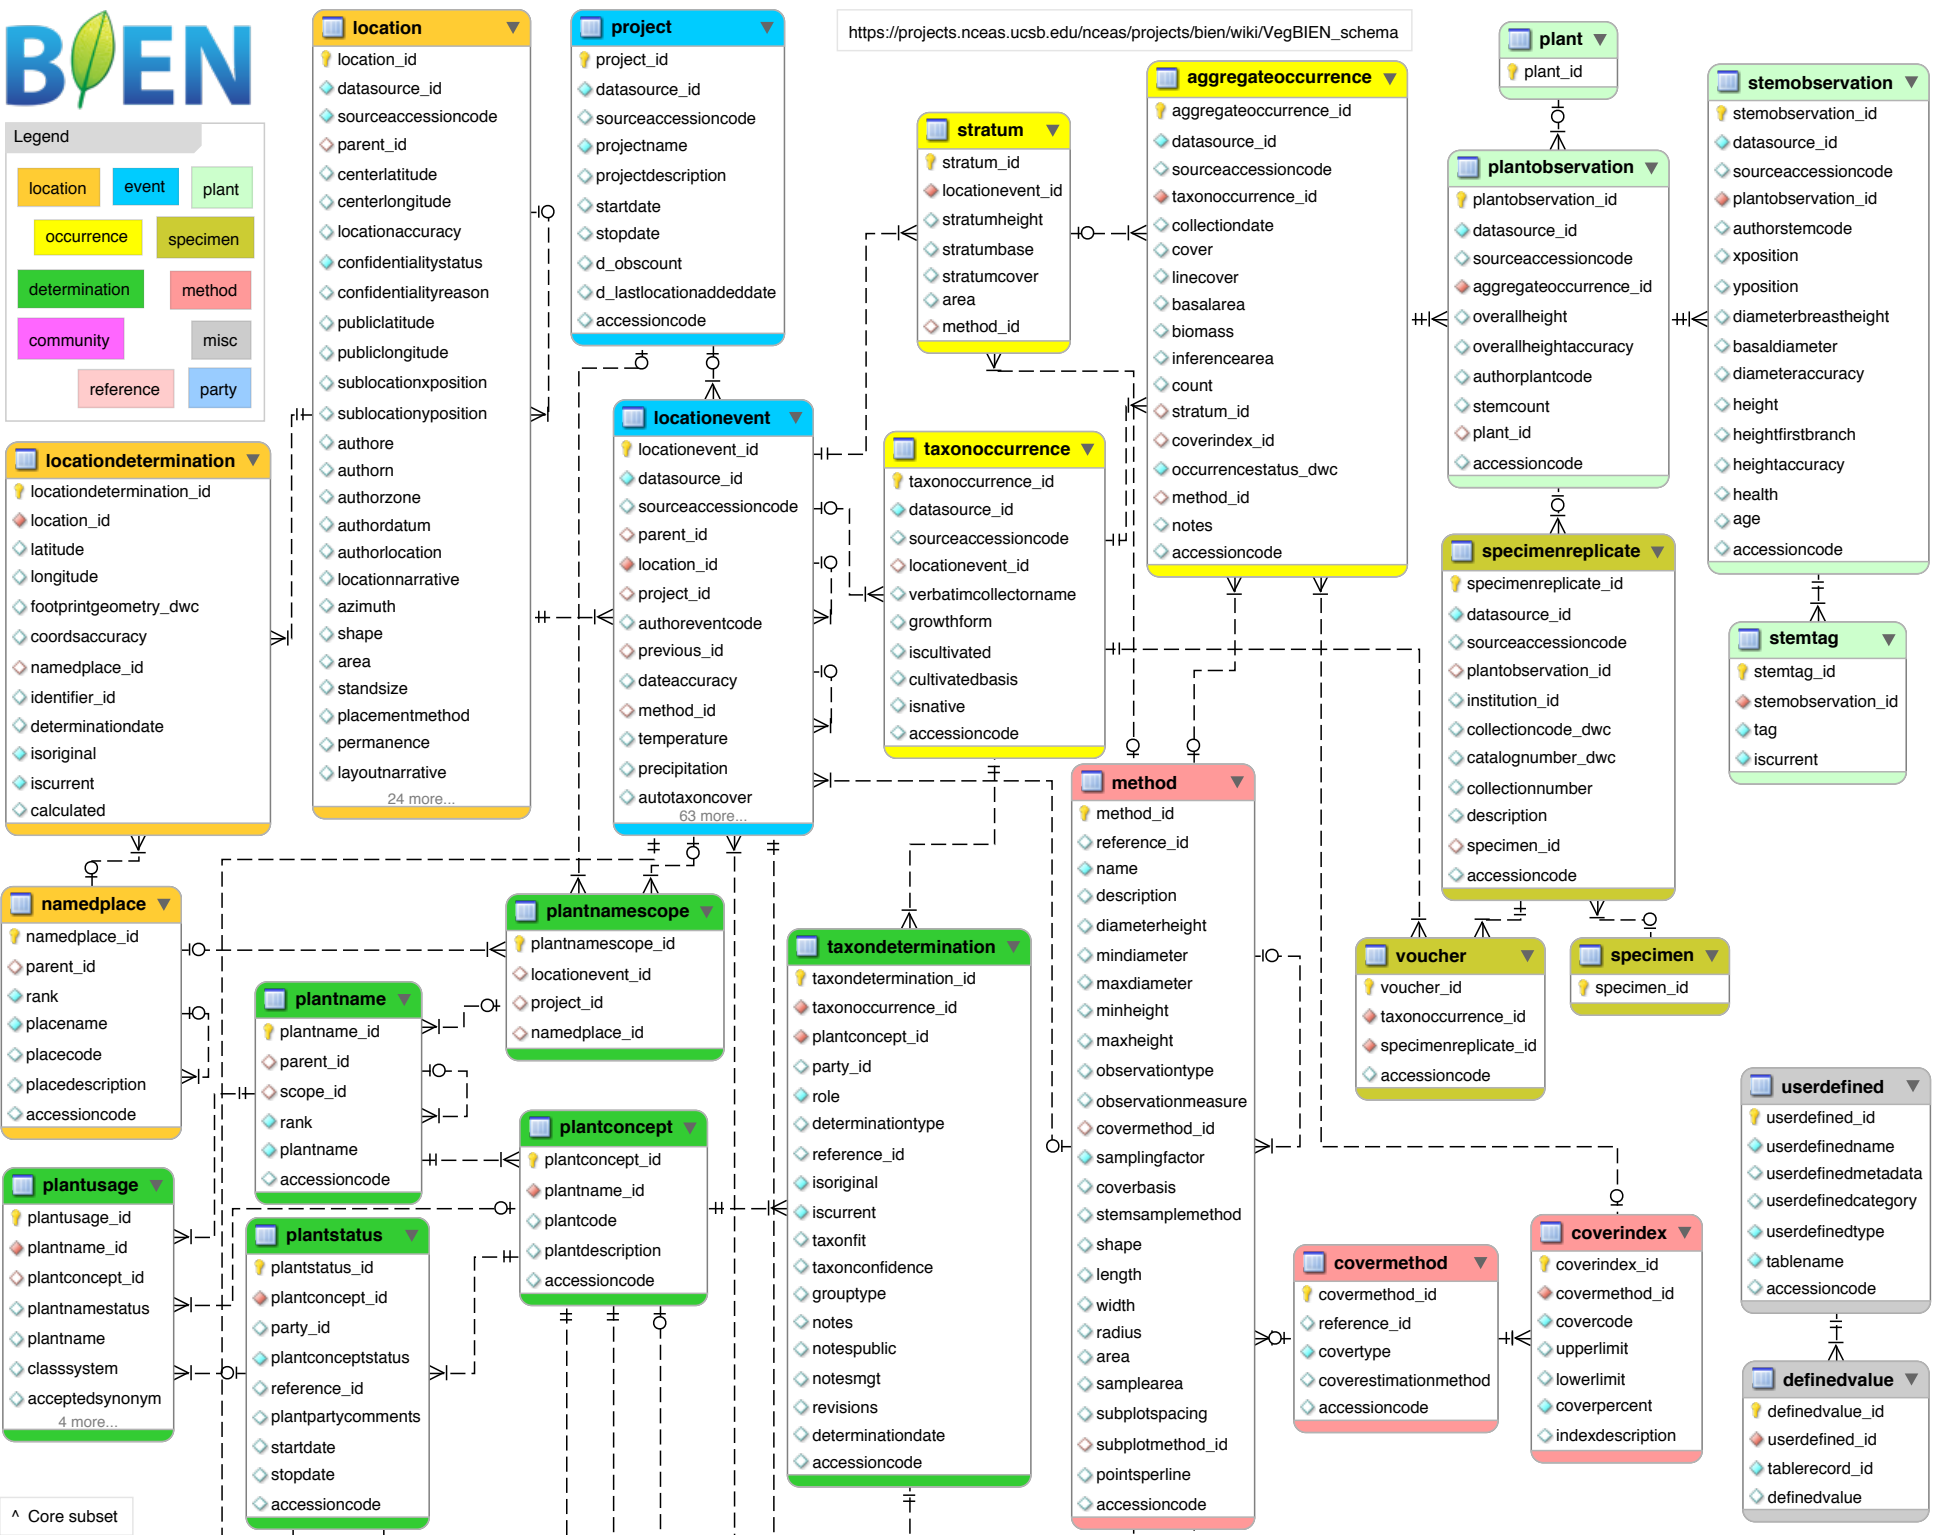

Legend

- location
- event
- plant
- occurrence
- specimen
- determination
- method
- community
- misc
- reference
- party

https://projects.nceas.ucsb.edu/nceas/projects/bien/wiki/VegBIEN_schema

^ Core subset