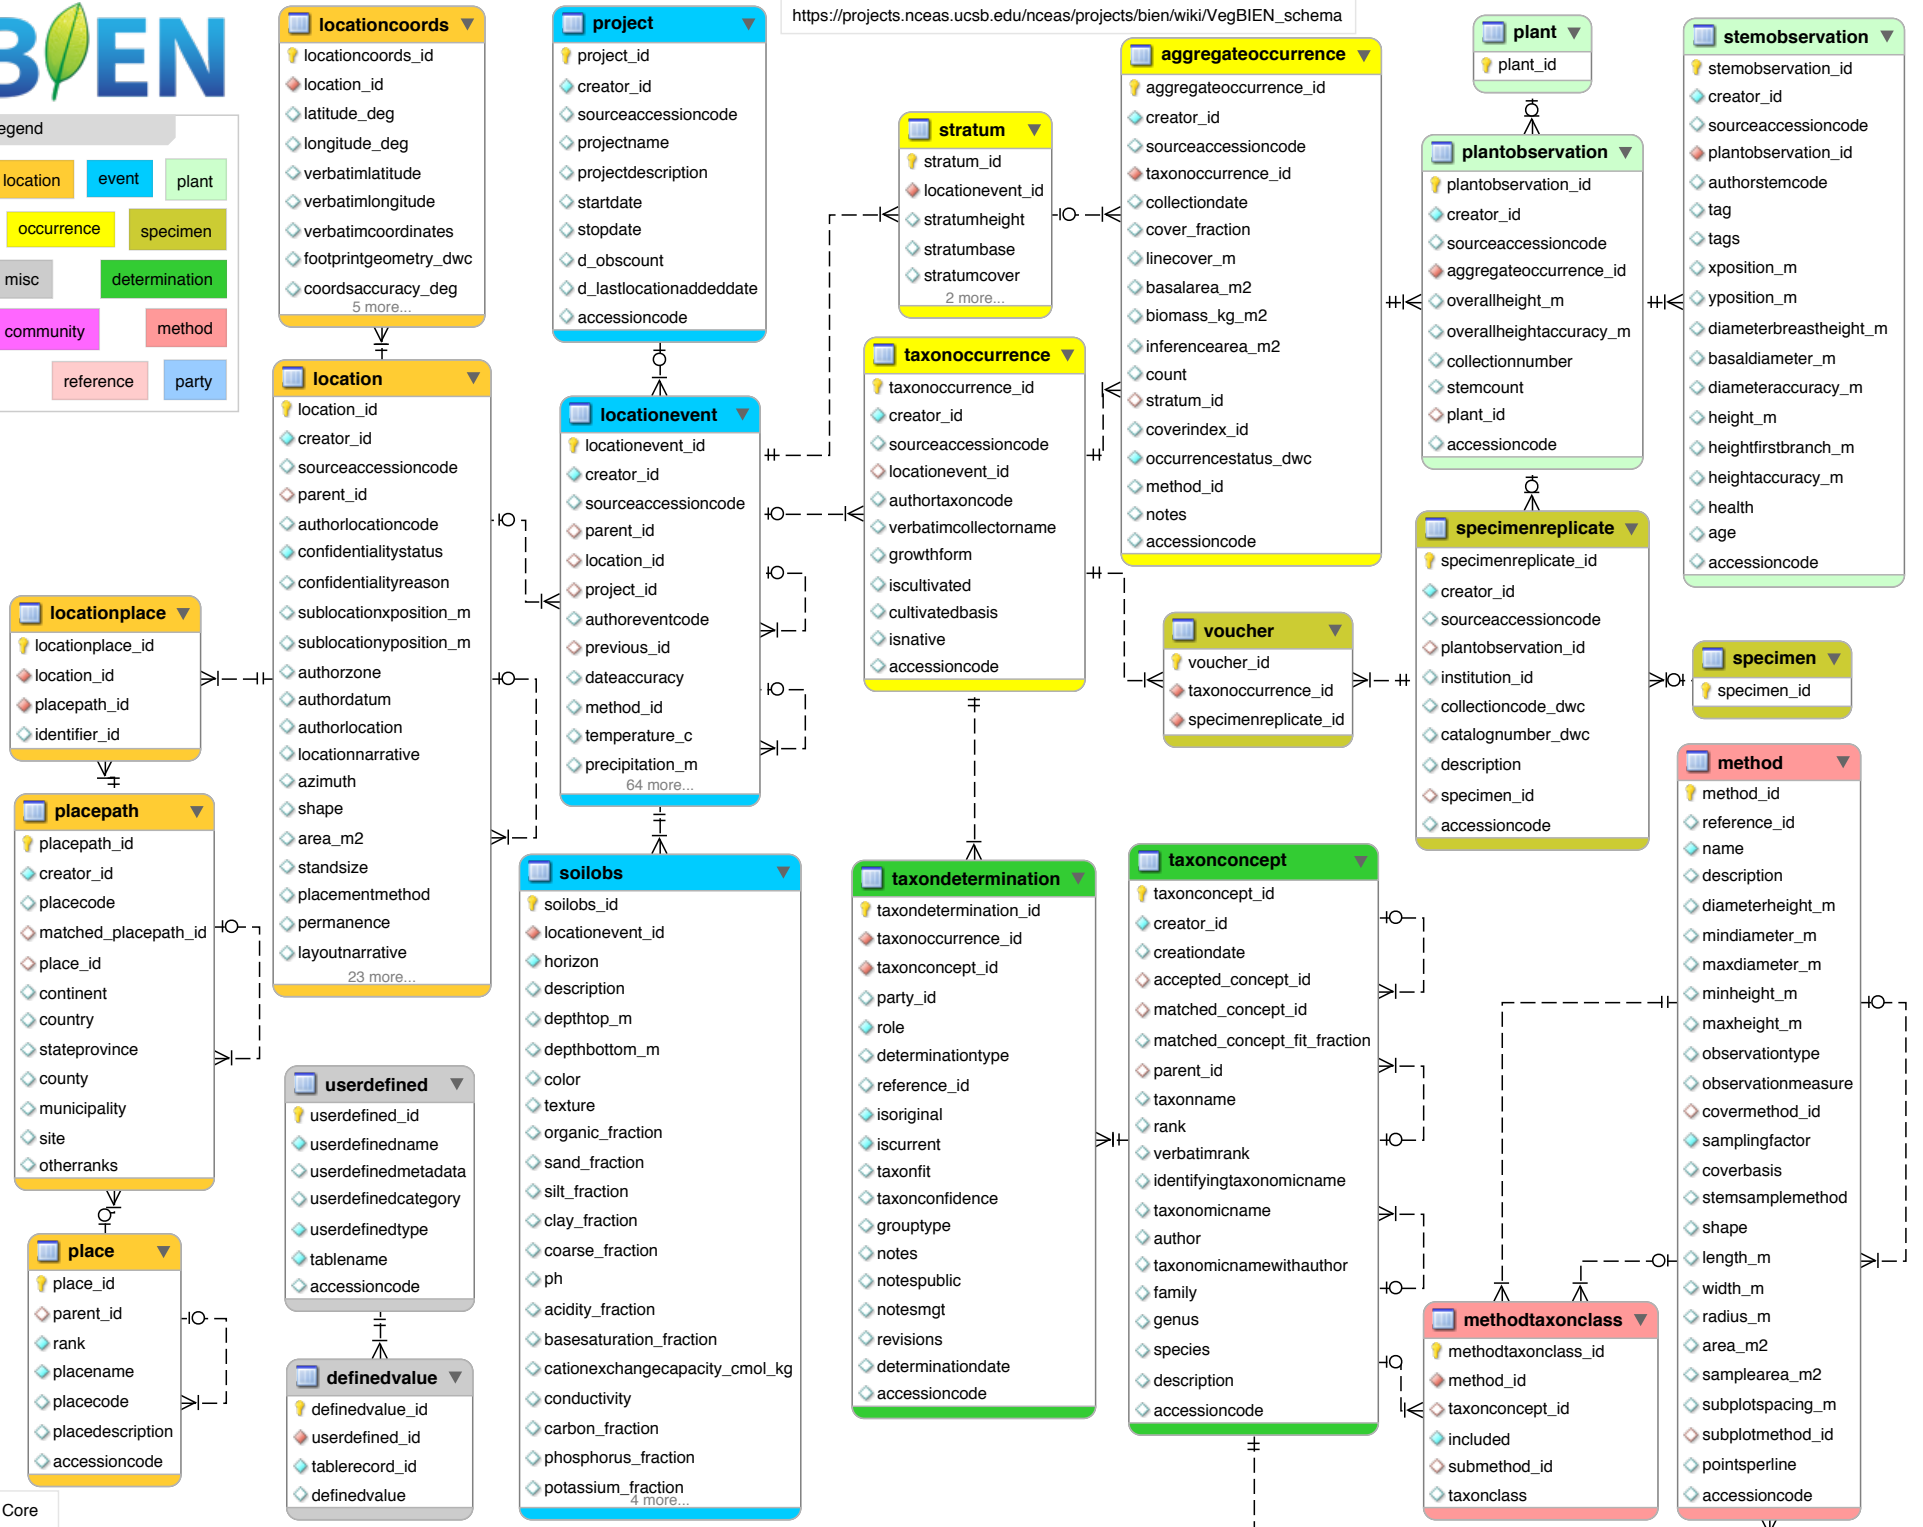

https://projects.nceas.ucsb.edu/nceas/projects/bien/wiki/VegBIEN_schema

^ Core