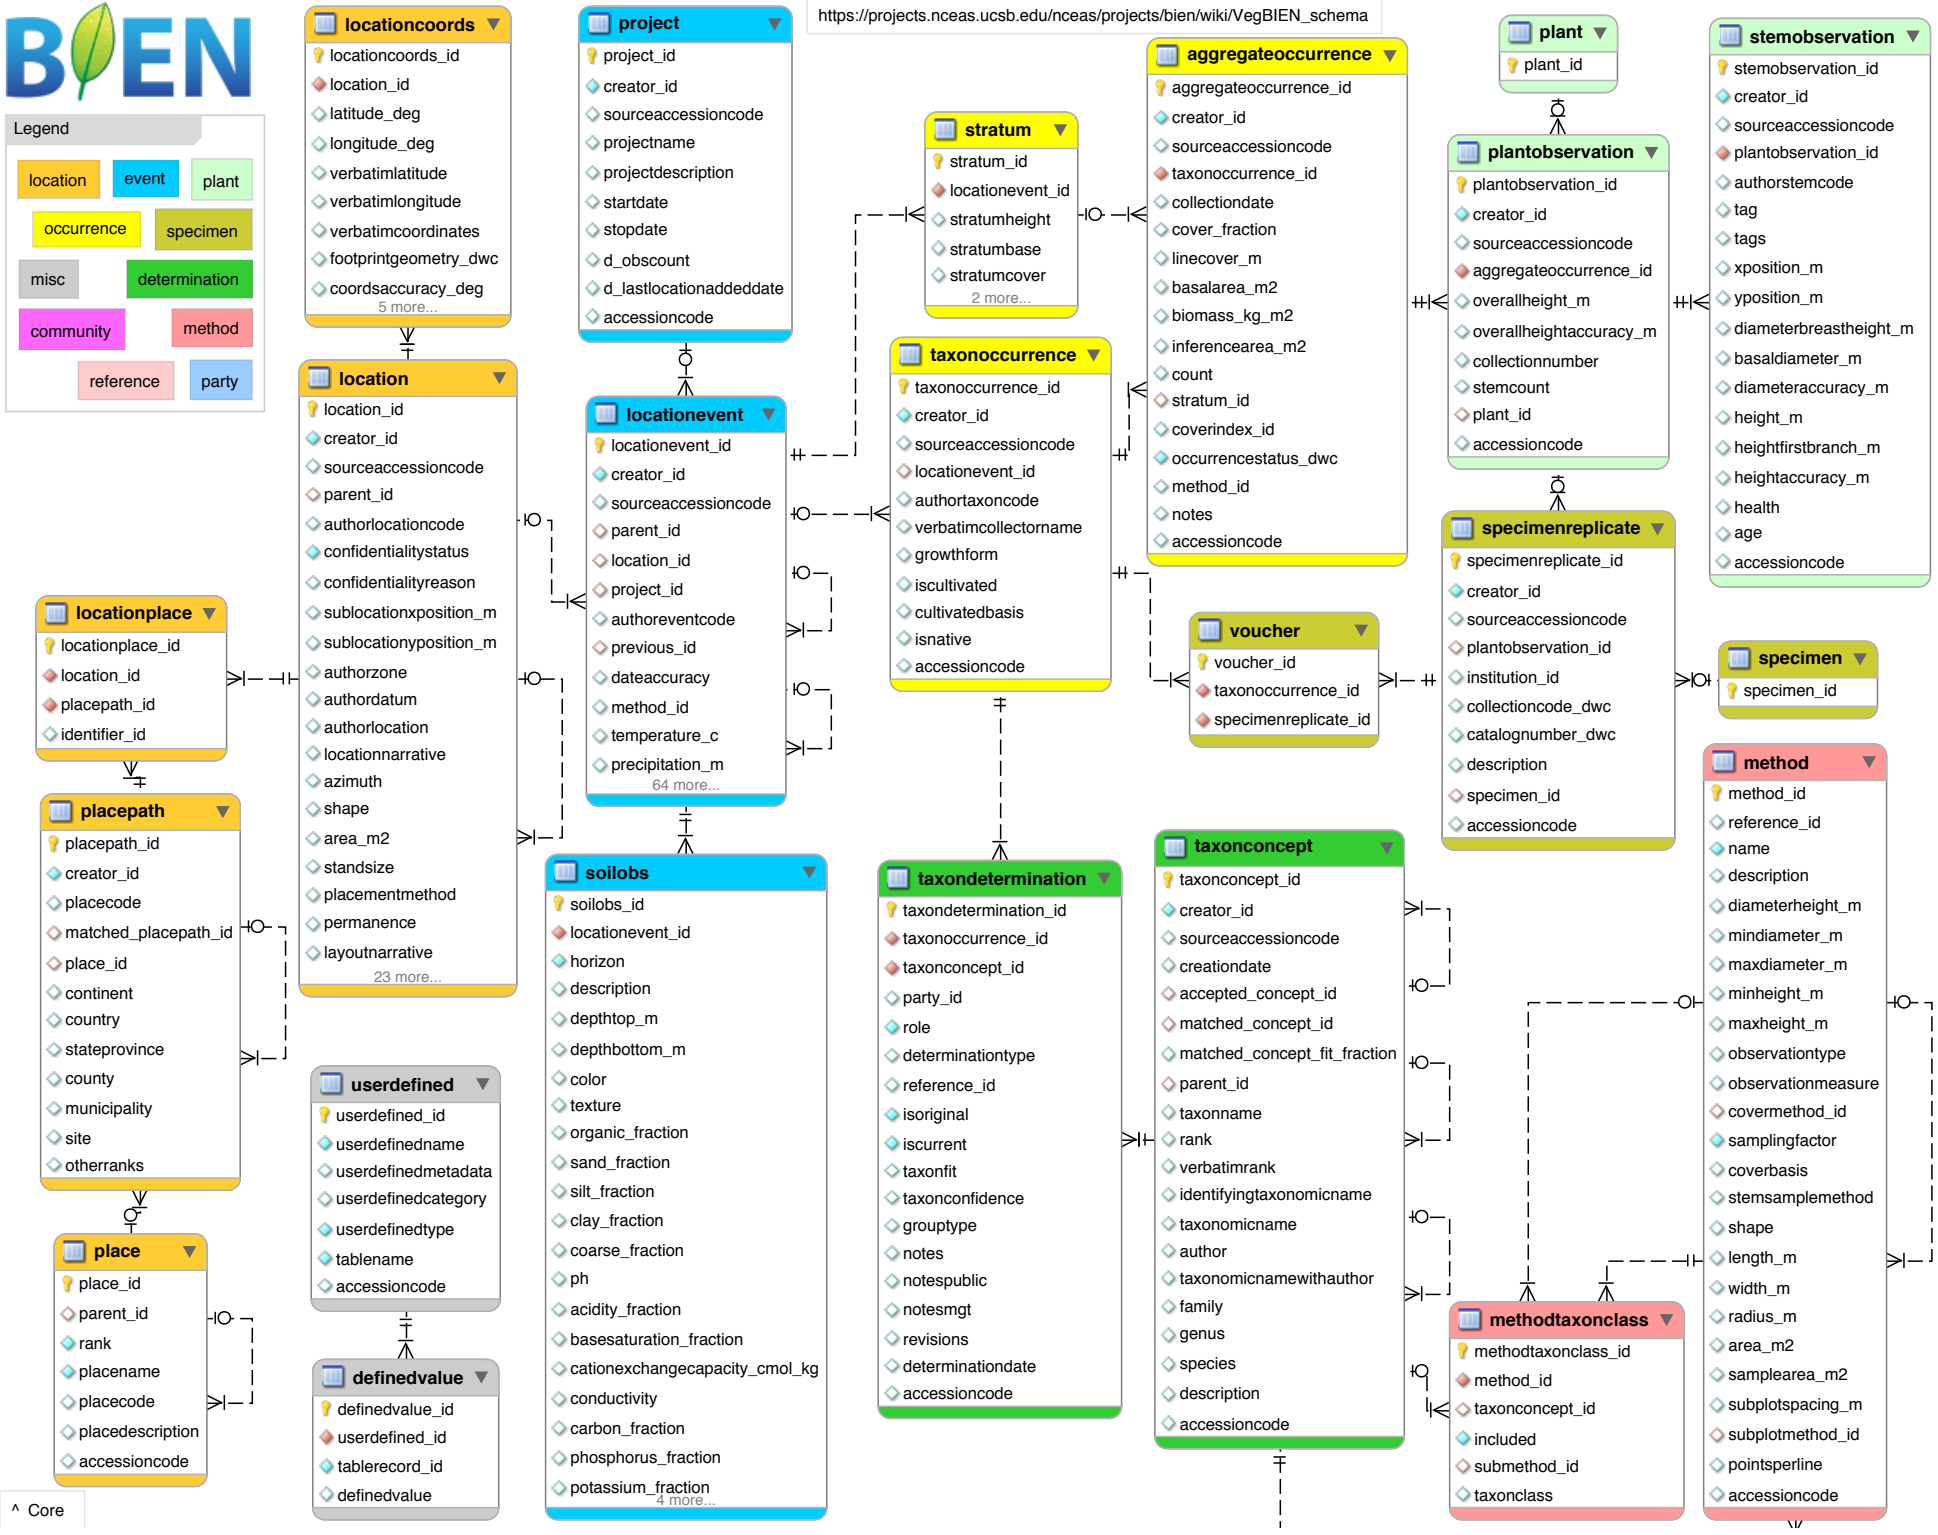

https://projects.nceas.ucsb.edu/nceas/projects/bien/wiki/VegBIEN_schema

^ Core