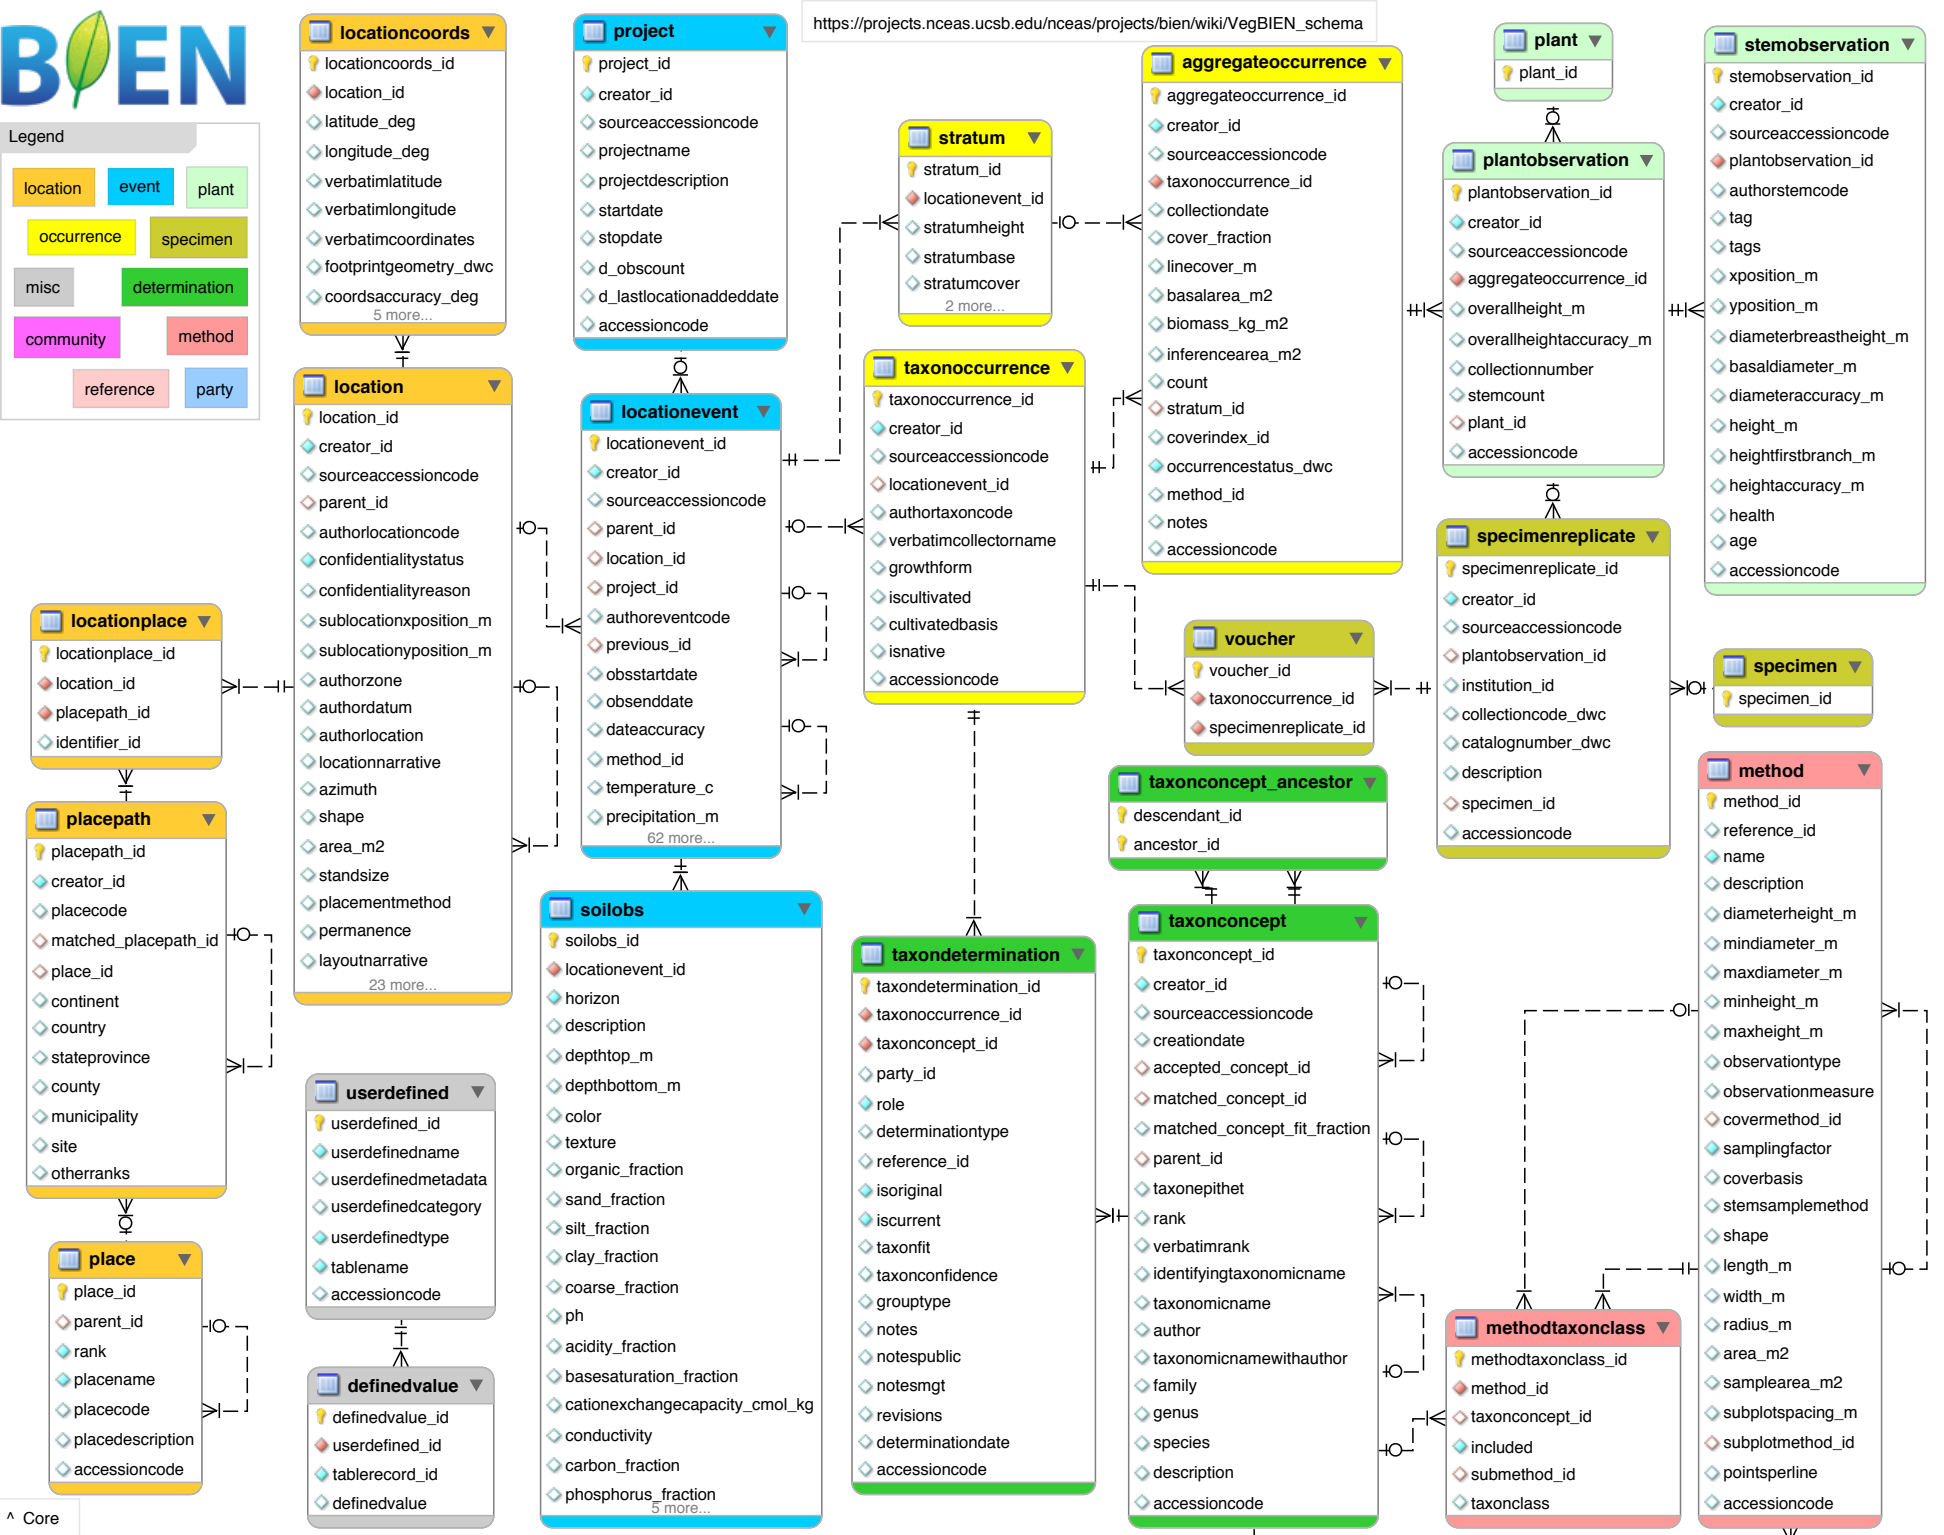

Legend

- location
- event
- plant
- occurrence
- specimen
- misc
- determination
- community
- method
- reference
- party

https://projects.nceas.ucsb.edu/nceas/projects/bien/wiki/VegBIEN_schema

^ Core