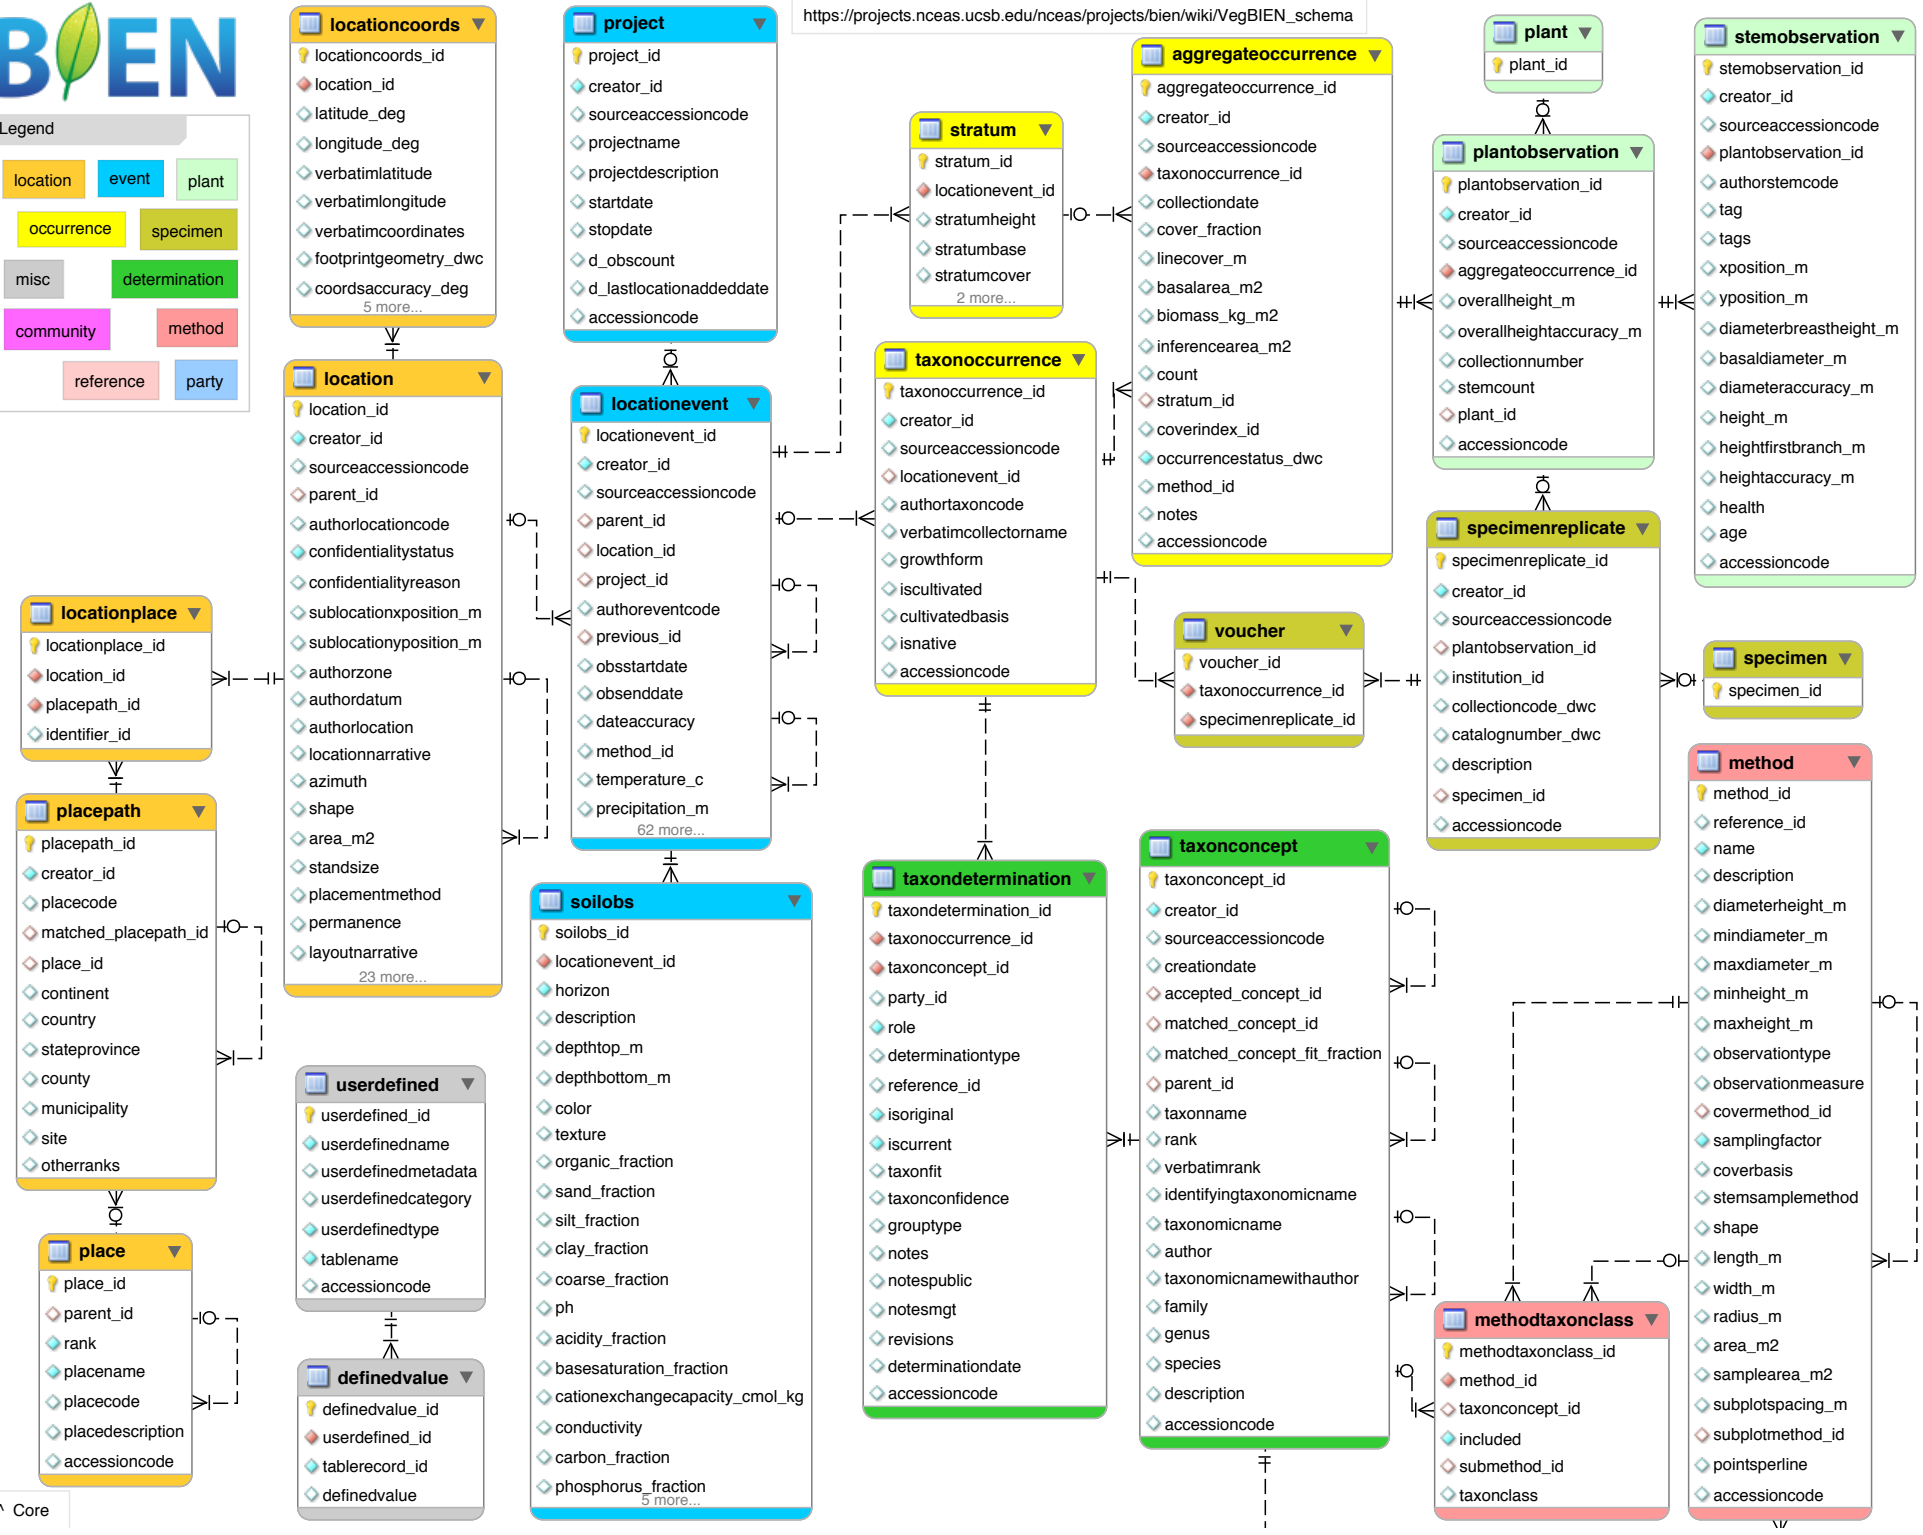

[https://projects.nceas.ucsb.edu/nceas/projects/bien/wiki/VegBIEN\\_schema](https://projects.nceas.ucsb.edu/nceas/projects/bien/wiki/VegBIEN_schema)

^ Core