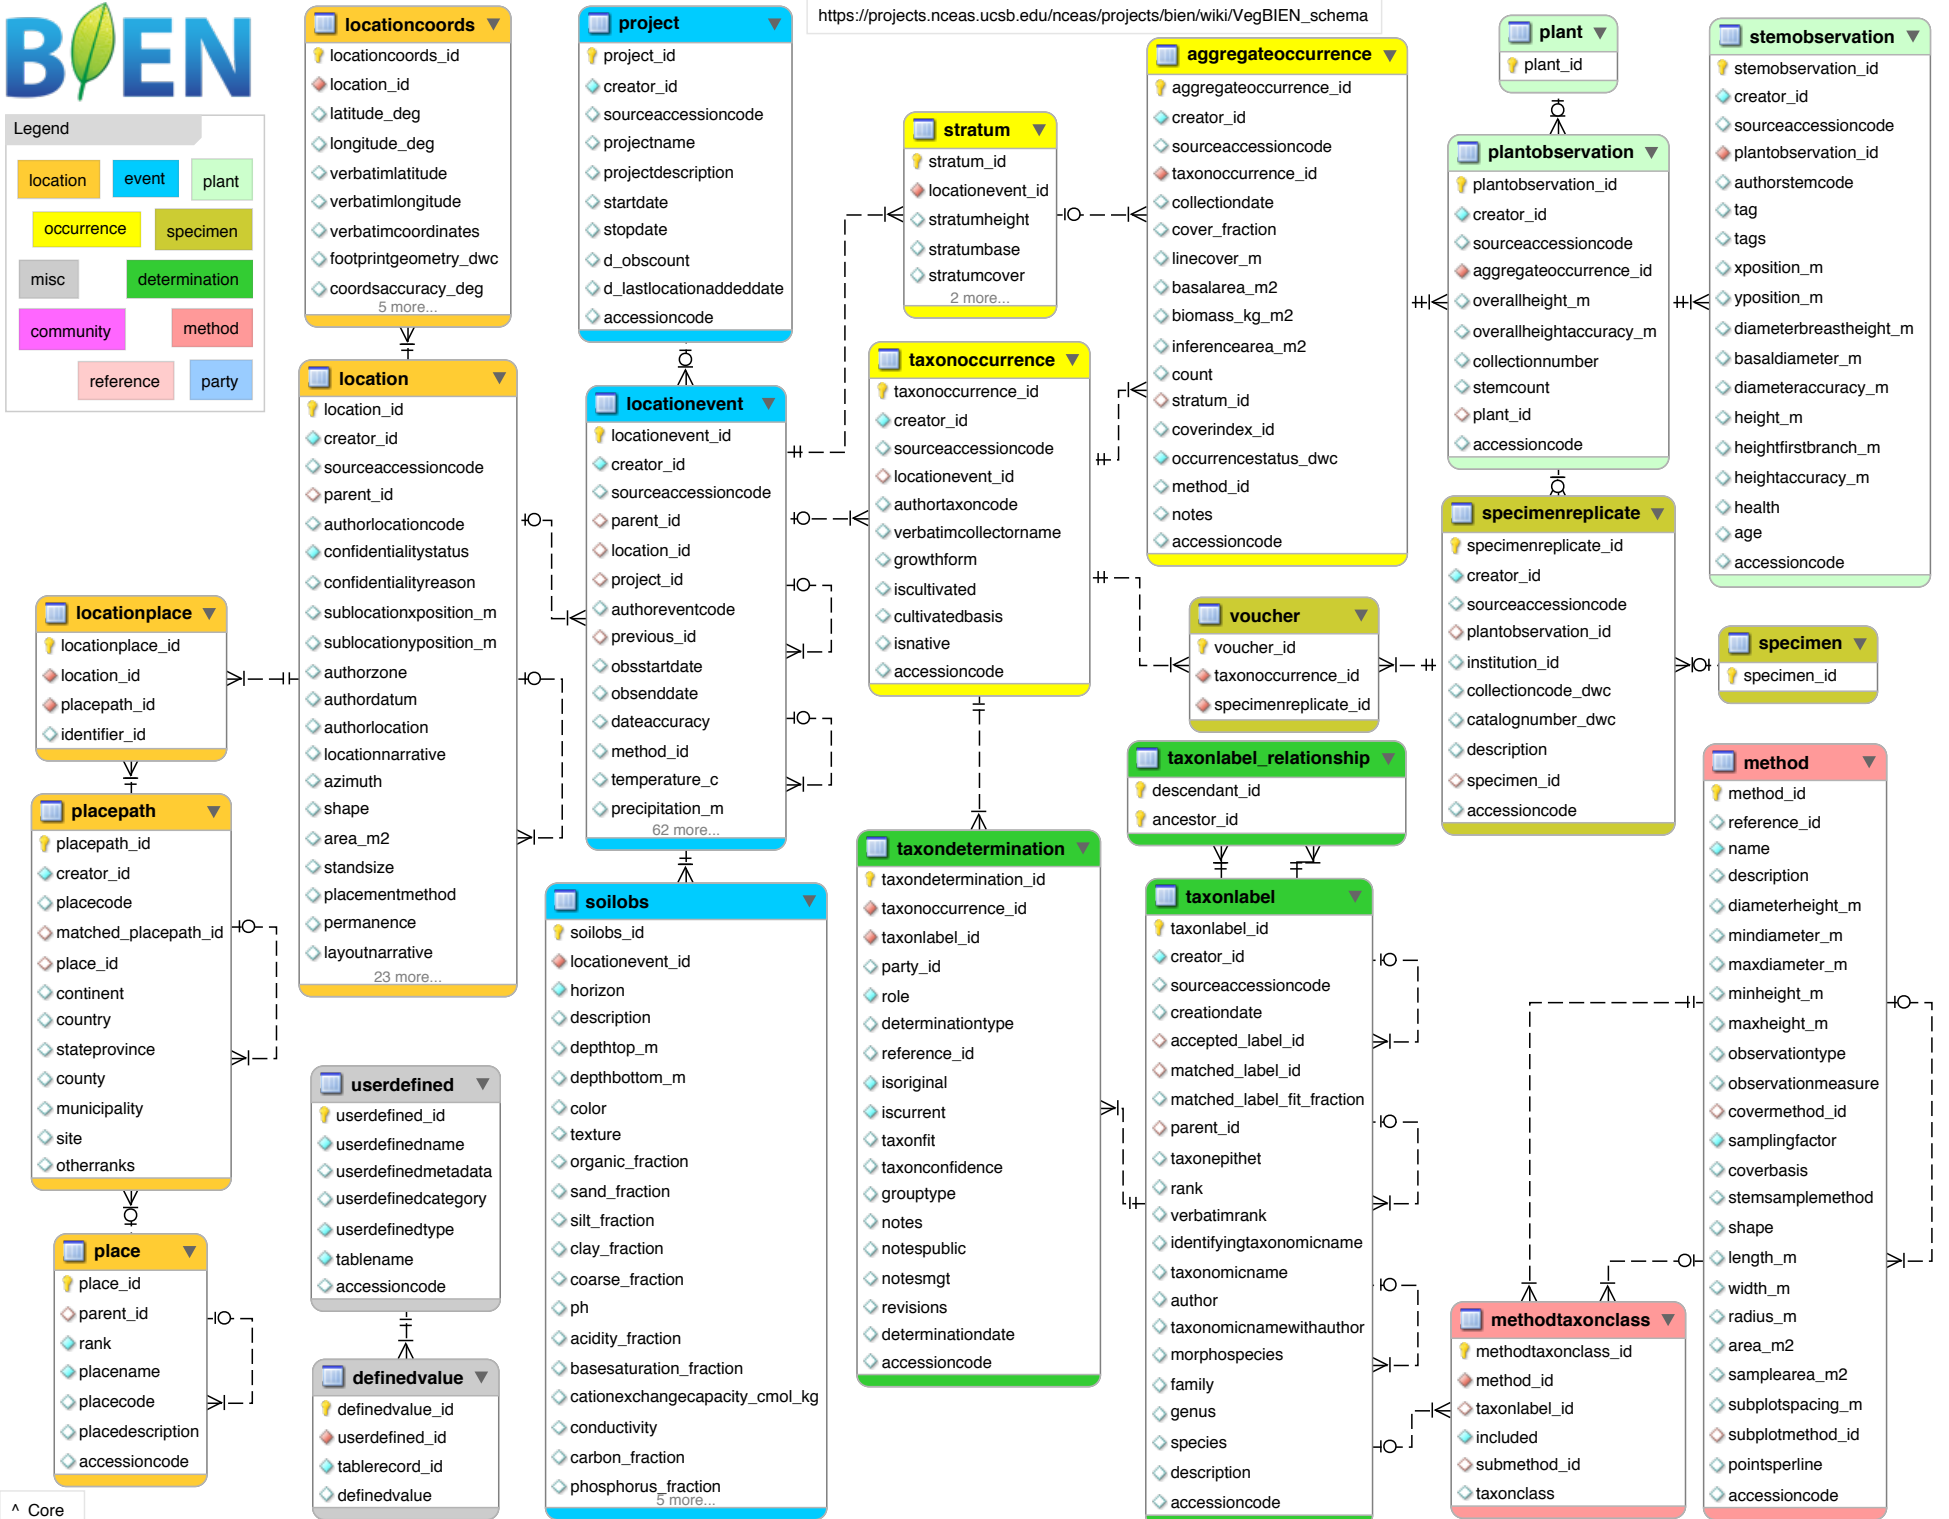

https://projects.nceas.ucsb.edu/nceas/projects/bien/wiki/VegBIEN_schema

^ Core