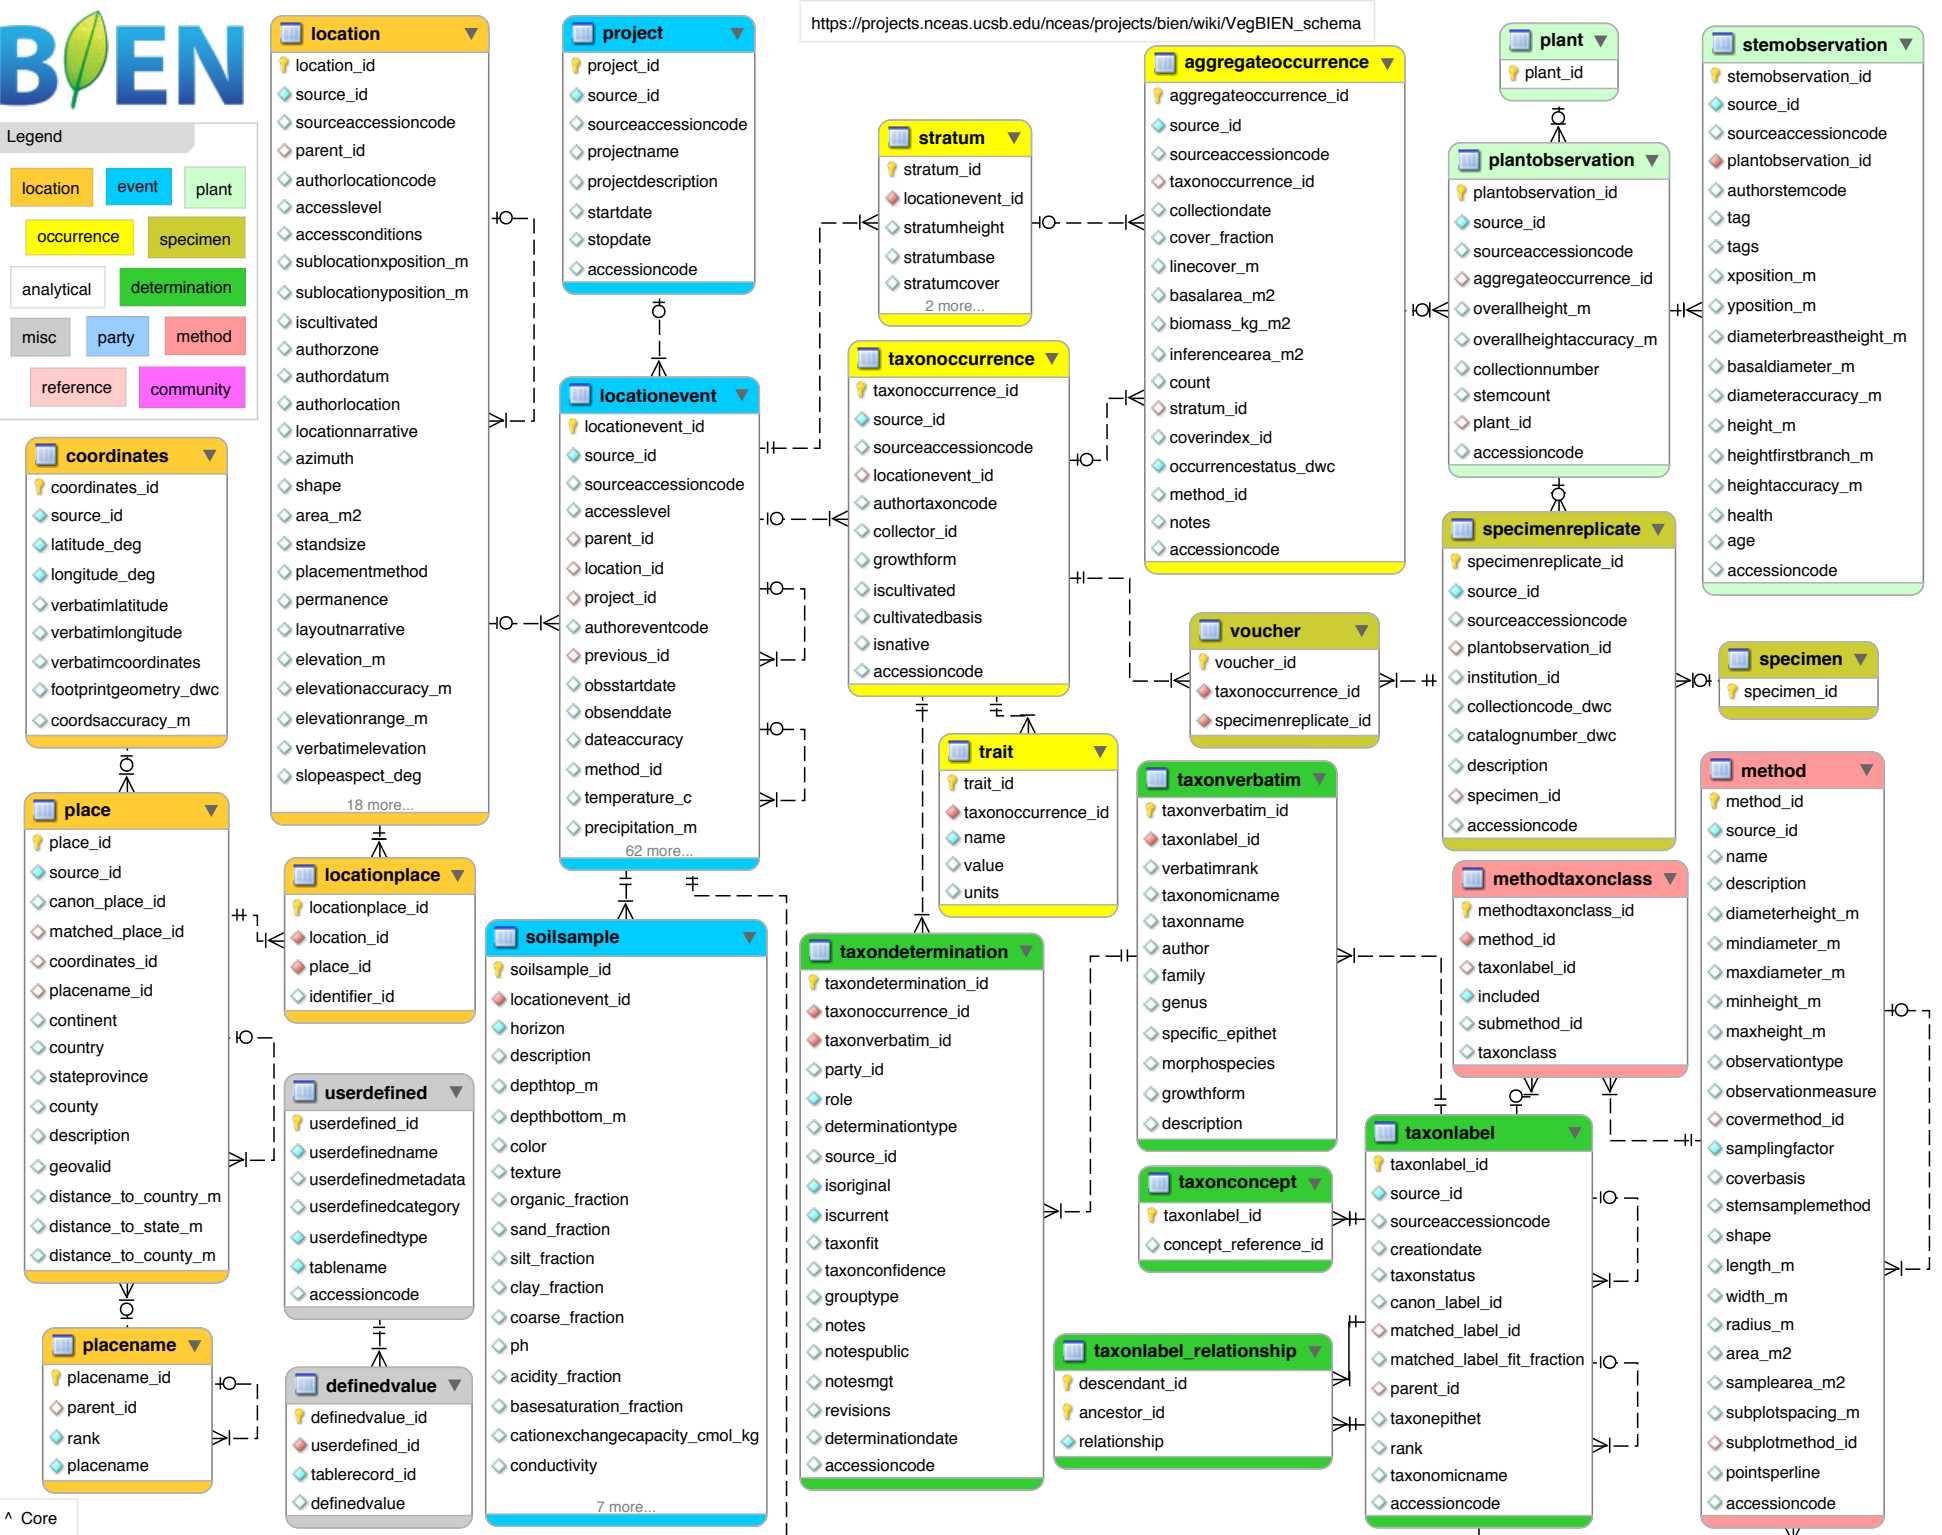

Legend

- location
- event
- plant
- occurrence
- specimen
- analytical
- determination
- misc
- party
- method
- reference
- community

https://projects.nceas.ucsb.edu/nceas/projects/bien/wiki/VegBIEN_schema

^ Core